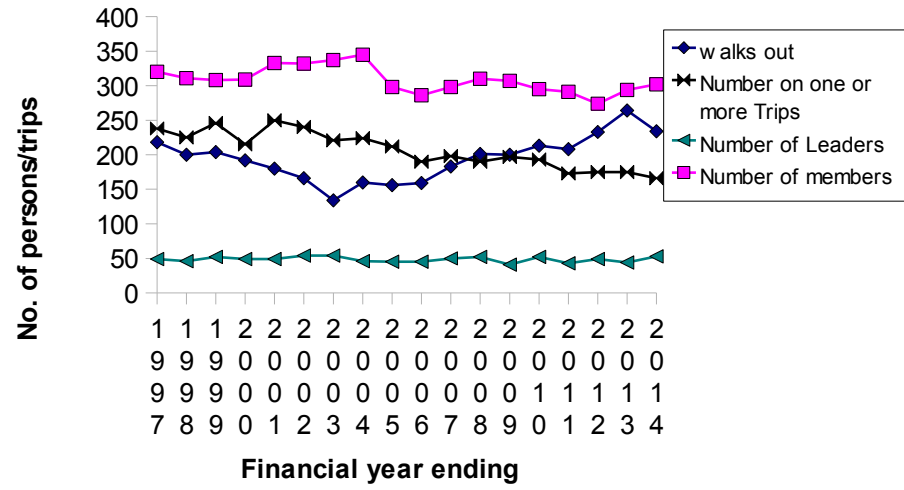

Trip Statistics

	2005	2006	2007	2008	2009	2010	2011	2012	2013	2014
Walks Planned	201	201	210	241	245	265	270	316	333	284
Walks Out	156	159	183	201	200	213	208	233	264	234
% Walks Out	78	79	87	83	82	80	77	74	80	82
Weekend Walks	113	111	142	130	124	125	116	117	126	114
Day Walks	43	48	41	71	76	88	92	116	138	120
Total Attendance	1089	1102	1187	1182	1257	1276	1195	1246	1426	1362
Weekend Attendance	783	765	950	791	781	784	713	667	715	653
Day Attendance	306	337	237	391	476	492	482	579	711	709
% Weekend Attendance	72	69	80	67	62	61	60	54	50	48
Average Weekend party	7	7	7	6	6	6	6	6	6	6
Average Day party	7	7	6	6	6	6	5	5	5	6
No. on one or more Trips	212	190	198	190	197	193	173	175	175	166
No. needed for half Attendance (a)	31	31	31	28	26	23	24	23	22	23
(a) as % of Members	10%	11%	10%	9%	8%	8%	8%	8%	7%	8%
Number of Leaders (b)	45	45	50	52	41	52	43	49	44	53
(b) as % of Members	15%	16%	17%	17%	13%	18%	15%	18%	15%	18%
Number of members no. on at least 1 trip as % of members	298	286	298	310	307	295	291	274	294	302
	71%	66%	66%	61%	64%	65%	59%	64%	60%	55%

CMW walks attendance 1997-2014

CMW membership 1997-2014

Now for some statistics re our (increasing) ages:

Year	Leaders	Top 50 Walkers	Active Walkers	Club Members	Prospective Members
1999/2000	49	52	48	51	43
2000/2001	50	53	50	52	45
2001/2002	50	52	52	52	46
2002/2003	51	54	52	53	46
2003/2004	54	54	53	54	47
2004/2005	56	55	52	55	43
2005/2006	58	56	55	56	45
2006/2007	58	57	54	57	43
2007/2008	58	60	55	57	45
2008/2009	59	58	55	58	50
2009/2010	59	59	57	59	51
2010/2011	62	60	58	60	51
2011/2012	62	60	58	61	45
2012/2013	62	62	57	61	51
2013/2014	64	63	61	62	56