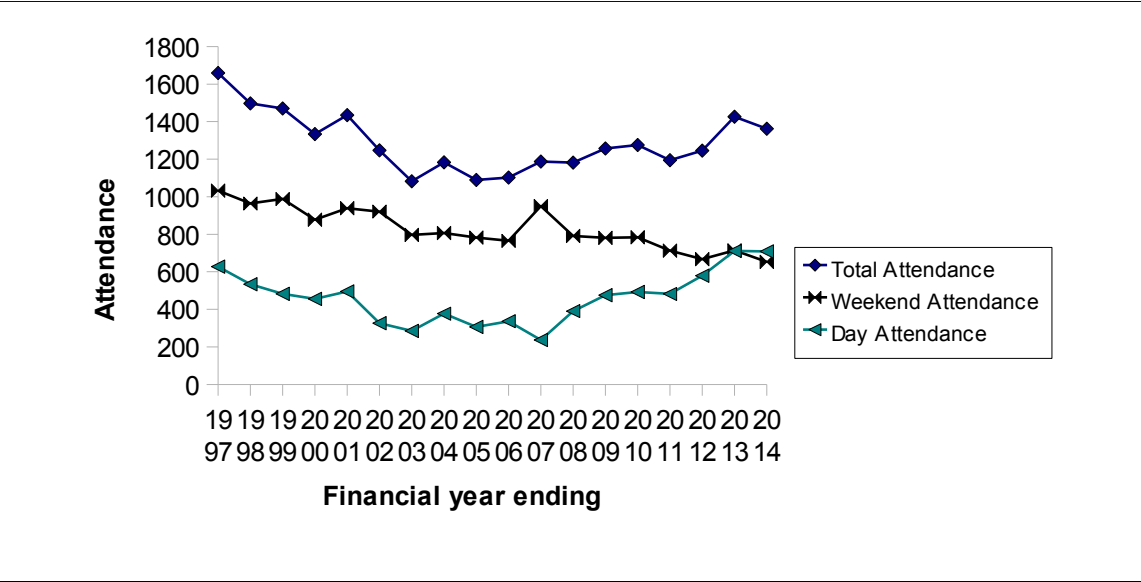

Trip Statistics

	2005	2006	2007	2008	2009	2010	2011	2012	2013	2014
Walks Planned	201	201	210	241	245	265	270	316	333	284
Walks Out	156	159	183	201	200	213	208	233	264	234
% Walks Out	78	79	87	83	82	80	77	74	80	82
Weekend Walks	113	111	142	130	124	125	116	117	126	114
Day Walks	43	48	41	71	76	88	92	116	138	120
Total Attendance	1089	1102	1187	1182	1257	1276	1195	1246	1426	1362
Weekend Attendance	783	765	950	791	781	784	713	667	715	653
Day Attendance	306	337	237	391	476	492	482	579	711	709
% Weekend Attendance	72	69	80	67	62	61	60	54	50	48
Average Weekend party	7	7	7	6	6	6	6	6	6	6
Average Day party	7	7	6	6	6	6	5	5	5	6
No. on one or more Trips	212	190	198	190	197	193	173	175	175	166
No. needed for half Attendance (a)	31	31	31	28	26	23	24	23	22	23
(a) as % of Members	10%	11%	10%	9%	8%	8%	8%	8%	7%	8%
Number of Leaders (b)	45	45	50	52	41	52	43	49	44	53
(b) as % of Members	15%	16%	17%	17%	13%	18%	15%	18%	15%	18%
Number of members no. on at least 1 trip as % of members	298	286	298	310	307	295	291	274	294	302
	71%	66%	66%	61%	64%	65%	59%	64%	60%	55%

CMW walks attendance 1997-2014